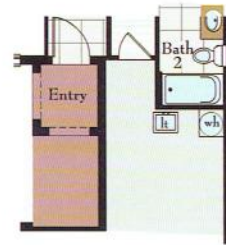

Gold Key Associates
The Key to Your Dreams
www.Solivita55-plus.com

AVELLINO

COURTYARD COLLECTION

See reverse side for floorplan.

AVELLINO

1,481 LIVING AREA SQ. FT. • 1,992 TOTAL SQ. FT. • 2 BEDS + STUDY • 2 BATHS
1-CAR GARAGE + GOLF CART GARAGE

FLOORPLAN

FLOORPLAN OPTIONS

Opt. 10'-4"x5' Lanai

Opt. Laundry Tub at Garage

Opt. Gate and Wall at Courtyard

Opt. Atrium Door at Living Room

Opt. Double Door at Study

For more information, visit the Solivita New Homes Sales Center.
395 Village Drive, Kissimmee, Florida 34759