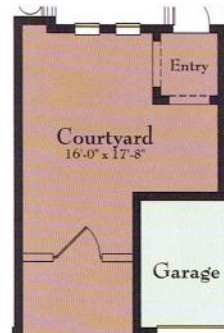

Gold Key Associates
The Key to Your Dreams
www.Solivita55-plus.com

AVELLINO

COURTYARD COLLECTION

See reverse side for floorplan.

AVELLINO

1,481 LIVING AREA SQ. FT. • 1,992 TOTAL SQ. FT. • 2 BEDS + STUDY • 2 BATHS
1-CAR GARAGE + GOLF CART GARAGE

FLOORPLAN

FLOORPLAN OPTIONS

Opt. 10'-4"x5' Lanai

Opt. Laundry Tub at Garage

Opt. Gate and Wall at Courtyard

Opt. Atrium Door at Living Room

Opt. Double Door at Study

For more information, visit the Solivita New Homes Sales Center.
395 Village Drive, Kissimmee, Florida 34759