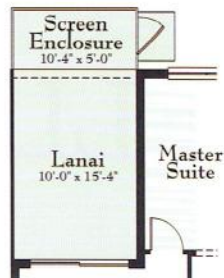

Gold Key Associates
The Key to Your Dreams
www.Solivita55-plus.com

AVELLINO

COURTYARD COLLECTION

See reverse side for floorplan.

AVELLINO

1,481 LIVING AREA SQ. FT. • 1,992 TOTAL SQ. FT. • 2 BEDS + STUDY • 2 BATHS
1-CAR GARAGE + GOLF CART GARAGE

FLOORPLAN

FLOORPLAN OPTIONS

Opt. 10'-4"x5' Lanai

Opt. Laundry Tub at Garage

Opt. Gate and Wall at Courtyard

Opt. Atrium Door at Living Room

Opt. Double Door at Study

For more information, visit the Solivita New Homes Sales Center.
395 Village Drive, Kissimmee, Florida 34759