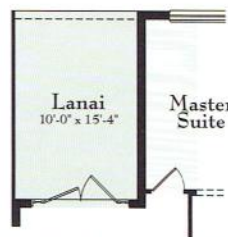

Gold Key Associates
The Key to Your Dreams
www.Solivita55-plus.com

AVELLINO

COURTYARD COLLECTION

See reverse side for floorplan.

AVELLINO

1,481 LIVING AREA SQ. FT. • 1,992 TOTAL SQ. FT. • 2 BEDS + STUDY • 2 BATHS
1-CAR GARAGE + GOLF CART GARAGE

FLOORPLAN

FLOORPLAN OPTIONS

Opt. 10'-4"x5' Lanai

Opt. Laundry Tub at Garage

Opt. Gate and Wall at Courtyard

Opt. Atrium Door at Living Room

Opt. Double Door at Study

For more information, visit the Solivita New Homes Sales Center.
395 Village Drive, Kissimmee, Florida 34759