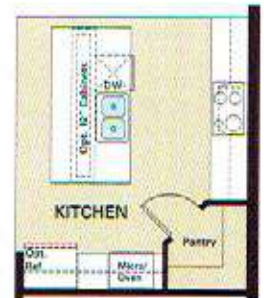

Optional Shower ILO
 Tub at Bath 2

Optional Deluxe
 Owner's Bath

Optional Extended Lanai

Optional Study ILO Flex

Optional Extended Lanai w/
 Outdoor Kitchen

Optional Bedroom 3
 ILO Flex

Optional Gourmet Kitchen

Optional Outdoor Living
 w/ Fireplace

Optional 9'0" Pocket SGD
 at Gathering Room

OPTIONS

Living.....	1,981 sq.ft.
2 Car Garage.....	457 sq.ft.
Lanai.....	170 sq.ft.
Entry.....	106 sq.ft.
Total Area.....	2,714 sq.ft.